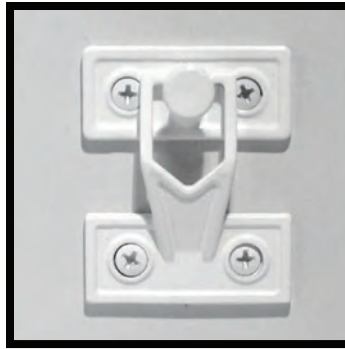

## CAST STAINLESS STEEL

Now available in three new finishes:  
Clear powder coat on stainless steel  
White Powder Coated  
Black Powder Coated

Supplied with Philips oval head stainless screws

Clear coat Powder coat  
on stainless steel